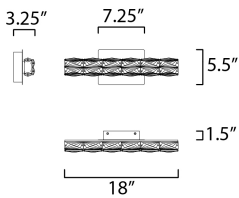

**PRODUCT DESCRIPTION**

Rectangular Beveled Crystals are banded together to form soft square cylinders which are illuminated by LED that creates a brilliant lighting effect. Some items include metal chassis of Black which frame the crystal for a beautiful silhouette.

**MEASUREMENTS**

DIMENSION : 18" L 5.5" H x 3.25" Ext  
 BACK PLATE : 4.75" W x 1.5" H x 9" HCO  
 HANGING WEIGHT : 4.25 lb

**LAMPING**

INPUT VOLTAGE : 120V  
 LUMENS : 1,540 Rated (985 Del.)  
 BULB : 1 x 15W LED PCB Integrated , 15W Total  
 BULB INCLUDED : (Integrated)  
 DIMMABLE : Triac CL or ELV  
 CRI : 90+ CRI  
 COLOR\_TEMP : 3000K  
 LIGHTING\_DIRECTION : Omni